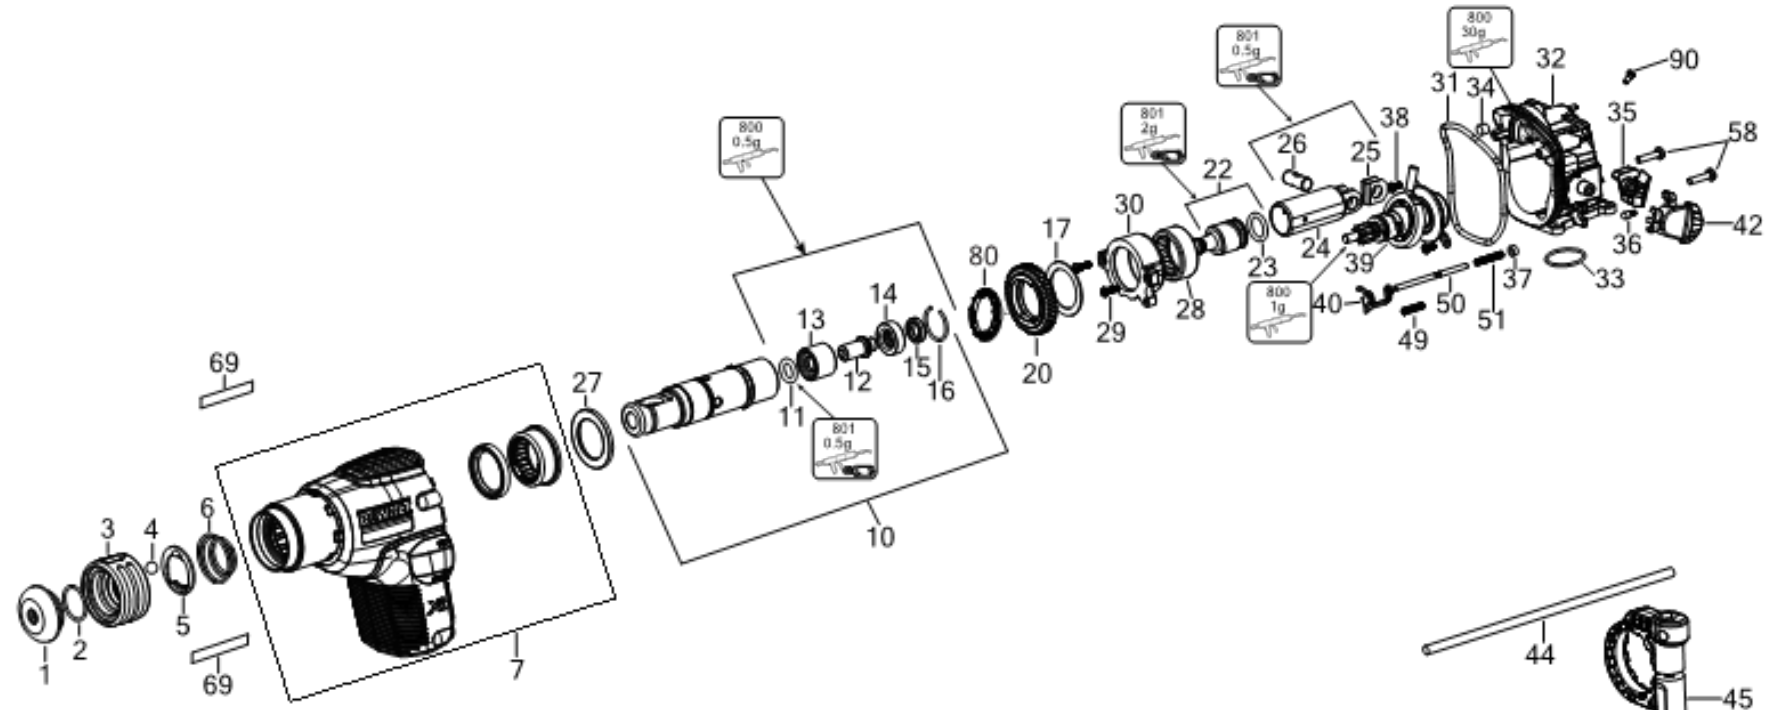

Parts List DCH172N CORDLESS HAMMER 1

Item	Part Number	Qty	Part Description	General Description	Other Info	Repair Inst	Markets
1	323489-00	1	CAP			No	QW
2	579212-00	1	RING			No	QW
3	N720573	1	TUBE			No	QW
4	583890-00	1	BALL			No	QW
5	578387-00	1	WASHER			No	QW
6	871690	1	SPRING			No	QW
7	N911071	1	GEARCASE COVER SA			No	QW
10	N911077	1	SPINDLE SA			No	QW
11	N437972	1	O RING			No	QW
12	N911108	1	BEAT PIECE			No	QW
13	N437968	1	GUIDE			No	QW
14	N640510	1	RING			No	QW
15	N640506	1	RING			No	QW
16	N437971	1	LOCKING RING			No	QW
17	N454570	1	WASHER			No	QW
18	N744177	1	SPRING			No	QW
19	NA143821	1	BELLOWS			No	QW
20	N911109	1	GEAR			No	QW
22	N911113	1	RAM SA			No	QW
23	N450311	1	O RING			No	QW
24	N911116	1	PISTON			No	QW
25	N437964	1	WASHER SPECIAL			No	QW
26	N437965	1	PIN			No	QW
27	N456160	1	WASHER			No	QW
28	330004-22	1	BEARING NEEDLE			No	QW
29	N812347	2	SCREW		&lt;=WK36	No	QW
29	N812348	2	SCREW		2022 &gt;=WK36	No	QW
30	N705052	1	BEARING HOUSING			No	QW
30	NA074360	1	BEARING HOUSING		&gt;=Wk36	No	QW
31	N717951	1	O RING		2022	No	QW
32	N911120	1	GEARCASE			No	QW
32	NA074359	1	HOUSING GEAR		&gt;=WK36	No	QW
					2022