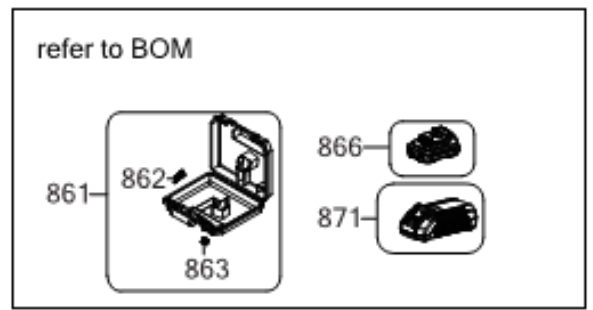

DCH172N Handle switch sa CORDLESS HAMMER 1

## Parts List DCH172N CORDLESS HAMMER 1

Item	Part Number	Qty	Part Description	General Description	Other Info	Repair Inst	Markets
1	323489-00	1	CAP			No	QW
2	579212-00	1	RING			No	QW
3	N720573	1	TUBE			No	QW
4	583890-00	1	BALL			No	QW
5	578387-00	1	WASHER			No	QW
6	871690	1	SPRING			No	QW
7	N911071	1	GEARCASE COVER SA			No	QW
10	N911077	1	SPINDLE SA			No	QW
11	N437972	1	O RING			No	QW
12	N911108	1	BEAT PIECE			No	QW
13	N437968	1	GUIDE			No	QW
14	N640510	1	RING			No	QW
15	N640506	1	RING			No	QW
16	N437971	1	LOCKING RING			No	QW
17	N454570	1	WASHER			No	QW
18	N744177	1	SPRING			No	QW
19	NA143821	1	BELLOWS			No	QW
20	N911109	1	GEAR			No	QW
22	N911113	1	RAM SA			No	QW
23	N450311	1	O RING			No	QW
24	N911116	1	PISTON			No	QW
25	N437964	1	WASHER SPECIAL			No	QW
26	N437965	1	PIN			No	QW
27	N456160	1	WASHER			No	QW
28	330004-22	1	BEARING NEEDLE			No	QW
29	N812347	2	SCREW		&lt;=WK36	No	QW
29	N812348	2	SCREW		2022 &gt;=WK36	No	QW
30	N705052	1	BEARING HOUSING			No	QW
30	NA074360	1	BEARING HOUSING		&gt;=Wk36	No	QW
31	N717951	1	O RING		2022	No	QW
32	N911120	1	GEARCASE			No	QW
32	NA074359	1	HOUSING GEAR		&gt;=WK36	No	QW
					2022		