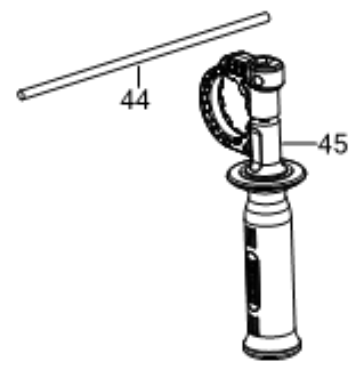

Parts List DCH172N CORDLESS HAMMER 1

Item	Part Number	Qty	Part Description	General Description	Other Info	Repair Inst	Markets
1	323489-00	1	CAP			No	QW
2	579212-00	1	RING			No	QW
3	N720573	1	TUBE			No	QW
4	583890-00	1	BALL			No	QW
5	578387-00	1	WASHER			No	QW
6	871690	1	SPRING			No	QW
7	N911071	1	GEARCASE COVER SA			No	QW
10	N911077	1	SPINDLE SA			No	QW
11	N437972	1	O RING			No	QW
12	N911108	1	BEAT PIECE			No	QW
13	N437968	1	GUIDE			No	QW
14	N640510	1	RING			No	QW
15	N640506	1	RING			No	QW
16	N437971	1	LOCKING RING			No	QW
17	N454570	1	WASHER			No	QW
18	N744177	1	SPRING			No	QW
19	NA143821	1	BELLOWS			No	QW
20	N911109	1	GEAR			No	QW
22	N911113	1	RAM SA			No	QW
23	N450311	1	O RING			No	QW
24	N911116	1	PISTON			No	QW
25	N437964	1	WASHER SPECIAL			No	QW
26	N437965	1	PIN			No	QW
27	N456160	1	WASHER			No	QW
28	330004-22	1	BEARING NEEDLE			No	QW
29	N812347	2	SCREW		&lt;=WK36	No	QW
29	N812348	2	SCREW		2022 &gt;=WK36	No	QW
30	N705052	1	BEARING HOUSING			No	QW
30	NA074360	1	BEARING HOUSING		&gt;=Wk36	No	QW
31	N717951	1	O RING		2022	No	QW
32	N911120	1	GEARCASE			No	QW
32	NA074359	1	HOUSING GEAR		&gt;=WK36	No	QW
					2022