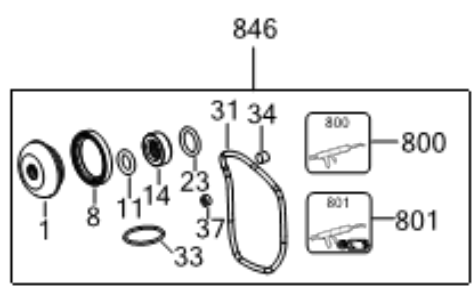

## Parts List DCH172N CORDLESS HAMMER 1

Item	Part Number	Qty	Part Description	General Description	Other Info	Repair Inst	Markets
1	323489-00	1	CAP			No	QW
2	579212-00	1	RING			No	QW
3	N720573	1	TUBE			No	QW
4	583890-00	1	BALL			No	QW
5	578387-00	1	WASHER			No	QW
6	871690	1	SPRING			No	QW
7	N911071	1	GEARCASE COVER SA			No	QW
10	N911077	1	SPINDLE SA			No	QW
11	N437972	1	O RING			No	QW
12	N911108	1	BEAT PIECE			No	QW
13	N437968	1	GUIDE			No	QW
14	N640510	1	RING			No	QW
15	N640506	1	RING			No	QW
16	N437971	1	LOCKING RING			No	QW
17	N454570	1	WASHER			No	QW
18	N744177	1	SPRING			No	QW
19	NA143821	1	BELLOWS			No	QW
20	N911109	1	GEAR			No	QW
22	N911113	1	RAM SA			No	QW
23	N450311	1	O RING			No	QW
24	N911116	1	PISTON			No	QW
25	N437964	1	WASHER SPECIAL			No	QW
26	N437965	1	PIN			No	QW
27	N456160	1	WASHER			No	QW
28	330004-22	1	BEARING NEEDLE			No	QW
29	N812347	2	SCREW		&lt;=WK36	No	QW
29	N812348	2	SCREW		2022 &gt;=WK36	No	QW
30	N705052	1	BEARING HOUSING			No	QW
30	NA074360	1	BEARING HOUSING		&gt;=Wk36	No	QW
31	N717951	1	O RING		2022	No	QW
32	N911120	1	GEARCASE			No	QW
32	NA074359	1	HOUSING GEAR		&gt;=WK36	No	QW
					2022		